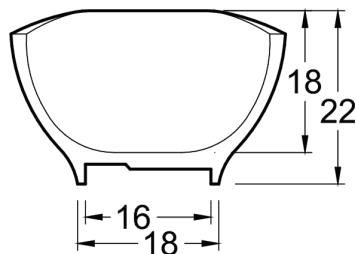

### BATHTUB DESCRIPTION

RC2203-GW: Glossy White

RC2203-MW: Matte White

62" x 35" x 22" (1590 x 873 x 559 mm)

Weight of tub- 265 lb (120 kg)

Capacity - 52 gallons (197 liters)