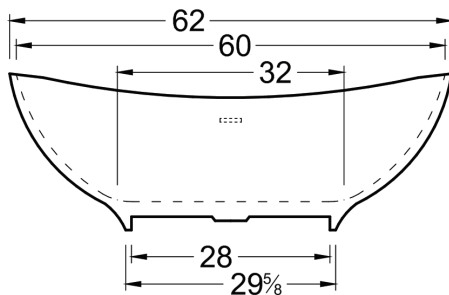

### BATHTUB DESCRIPTION

RC2203-GW: Glossy White

RC2203-MW: Matte White

62" x 35" x 22" (1590 x 873 x 559 mm)

Weight of tub- 265 lb (120 kg)

Capacity - 52 gallons (197 liters)