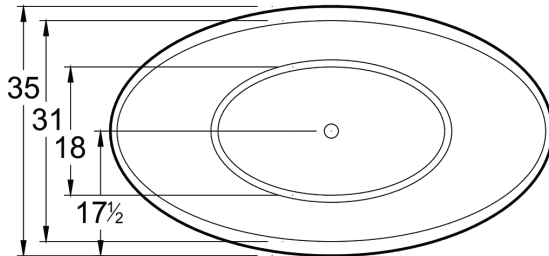

### BATHTUB DESCRIPTION

RC2203-GW: Glossy White

RC2203-MW: Matte White

62" x 35" x 22" (1590 x 873 x 559 mm)

Weight of tub- 265 lb (120 kg)

Capacity - 52 gallons (197 liters)